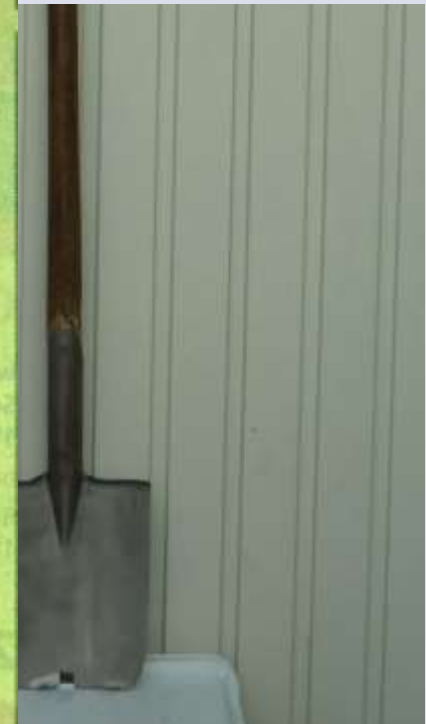

**Stahl Spaten
oder Forke**

- Stiel aus Esche
- PVC-Handgriff
- L 115 cm

je
~~* 7,98~~
5,98

A photograph of two shovels, one shovel and one pitchfork, displayed on a white background with a green border. The shovels have wooden handles and black plastic D-shaped grips. The shovel has a metal blade, and the pitchfork has three metal tines.

tigem Blech

Holz gefertigt

nicht stand